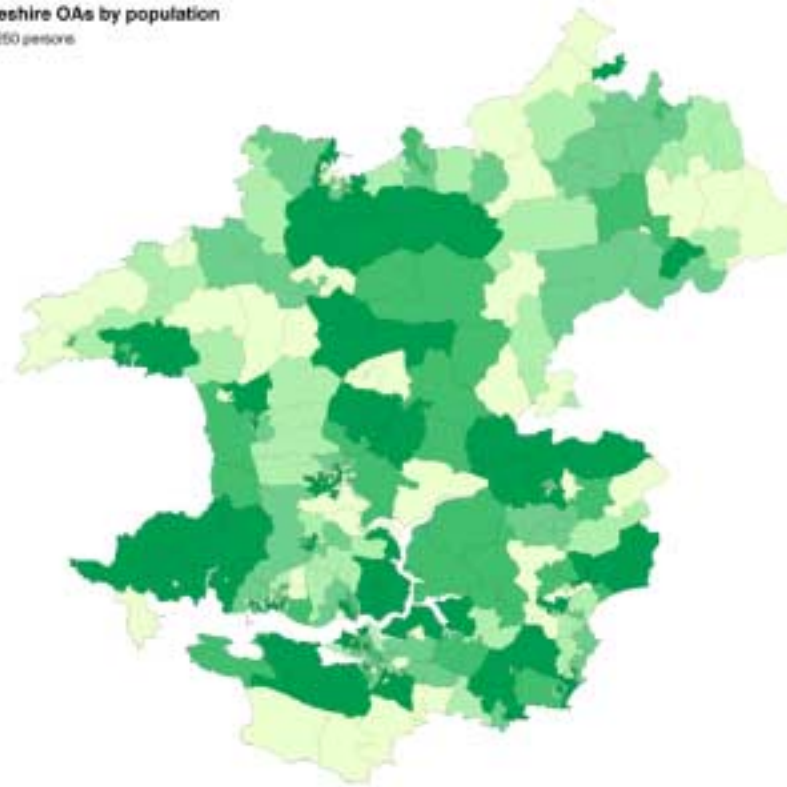

Printed Reference Maps

- eg OA boundaries on OS base maps

Products & Applications

Thematic Maps

Pembrokeshire OAs by population
Target size 250 persons

Products & Applications

Geography Meta-data

- Textual Information

- Products
- Services
- Applications
- Methodologies
- Comparisons with previous censuses
- Terms and Conditions

Products & Applications

Specialised Services

- Boundaries of populated land
- User defined centroids
- Look up tables to non standard geographies - eg Community Projects