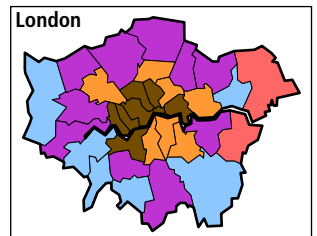

NS 2001 Area Classification for Local Authorities: Supergroup

Classifications

-  Cities and Services
-  London Suburbs
-  London Centre
-  London Cosmopolitan
-  Prospering UK
-  Coastal and Countryside
-  Mining and Manufacturing
-  Northern Ireland Countryside