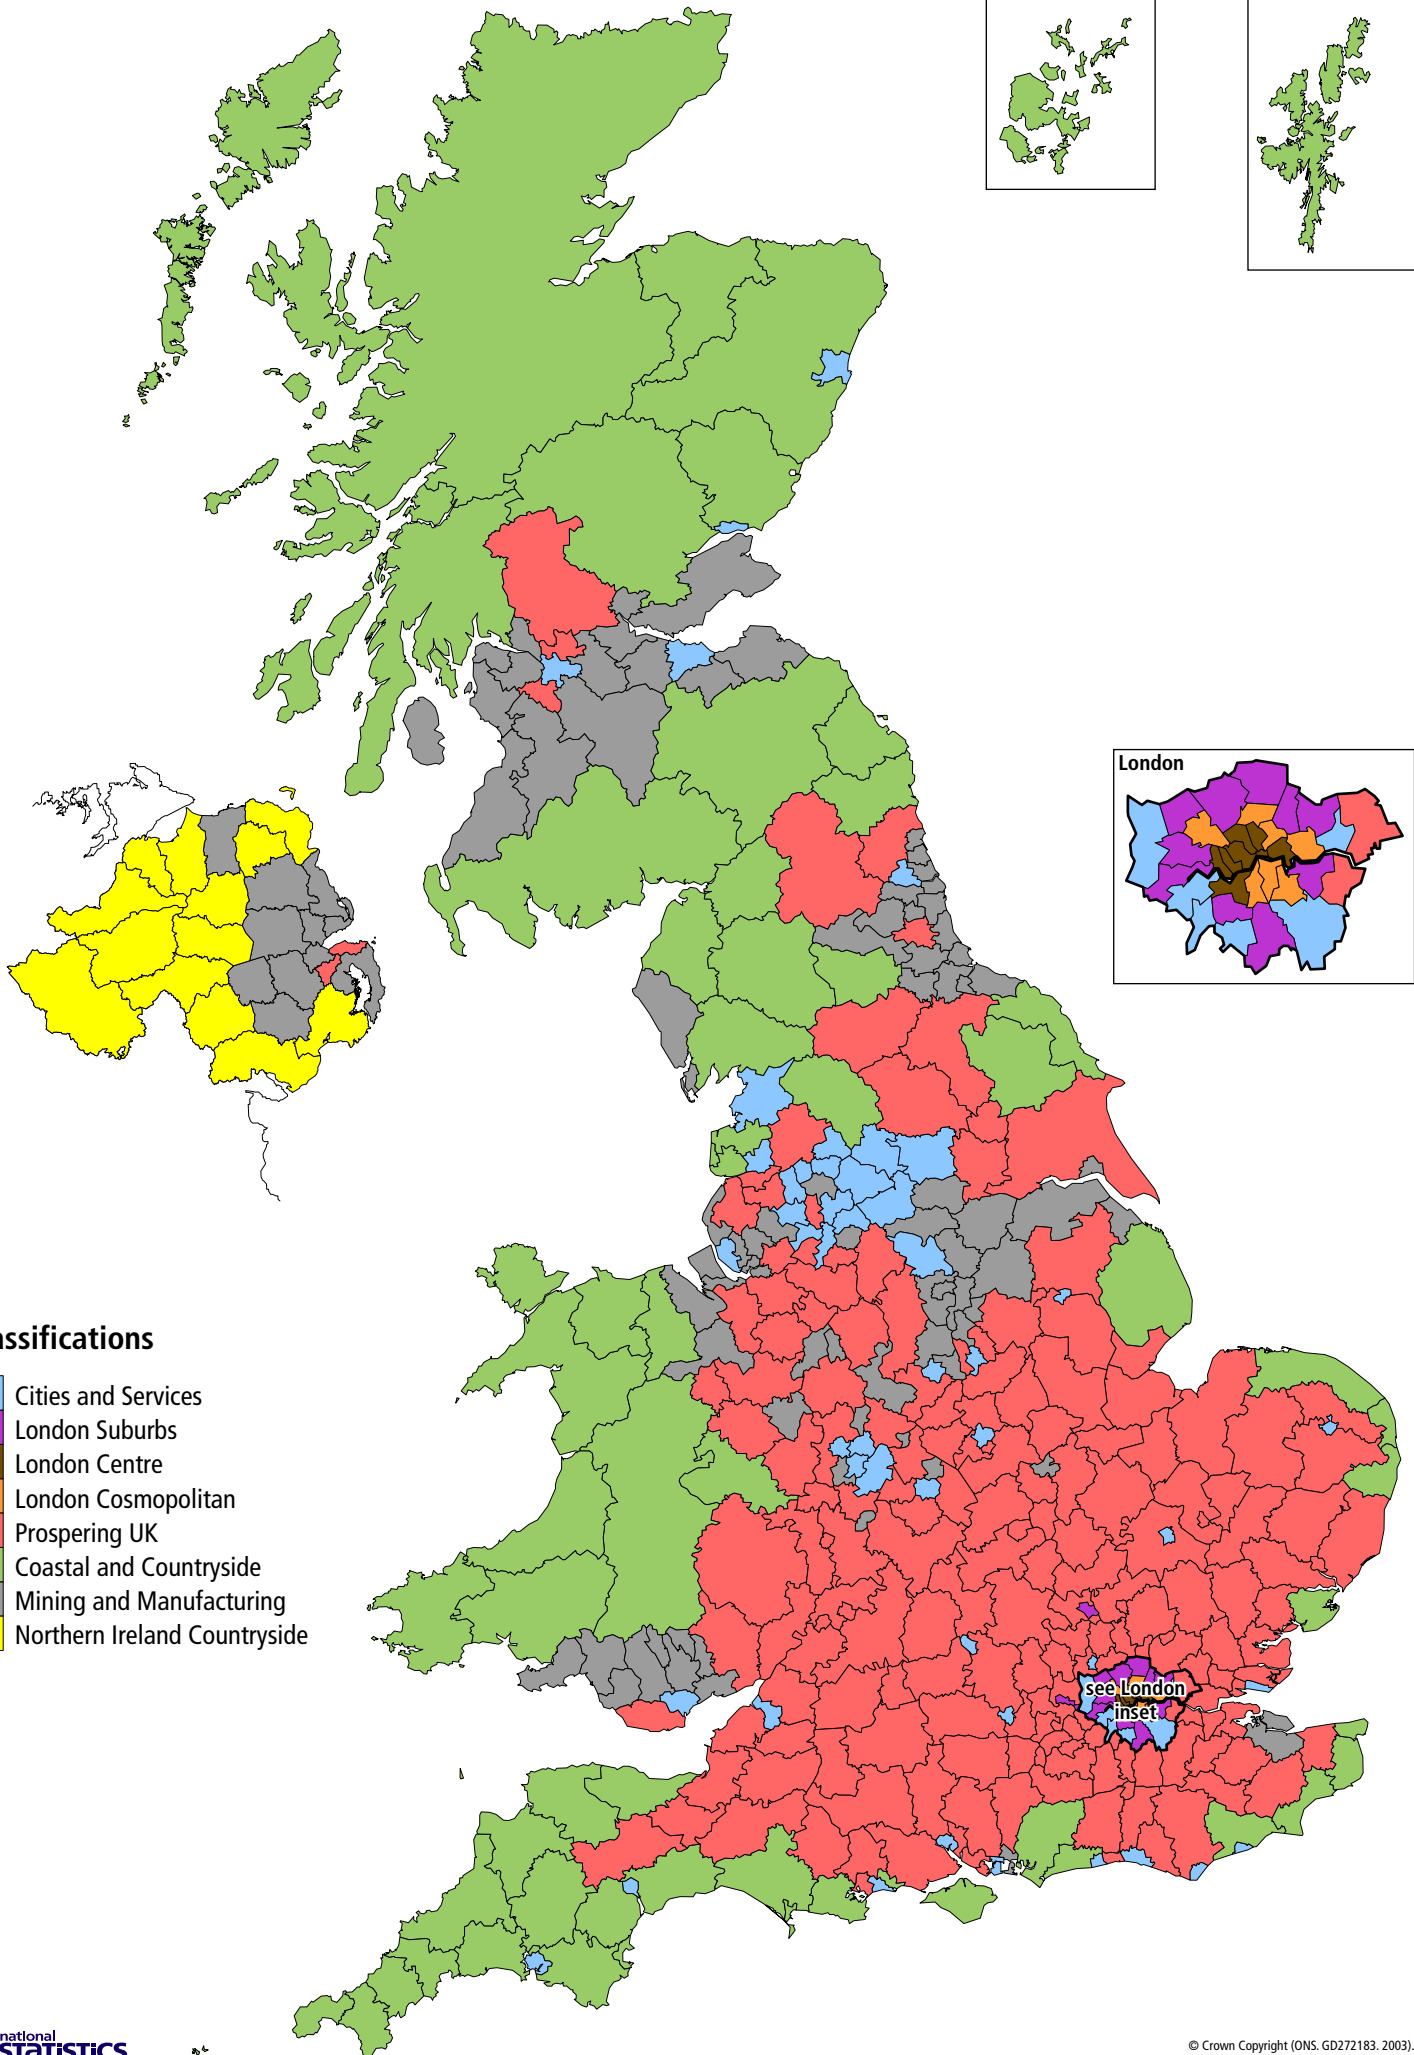

NS 2001 Area Classification for Local Authorities: Supergroup

Classifications

-  Cities and Services
-  London Suburbs
-  London Centre
-  London Cosmopolitan
-  Prospering UK
-  Coastal and Countryside
-  Mining and Manufacturing
-  Northern Ireland Countryside