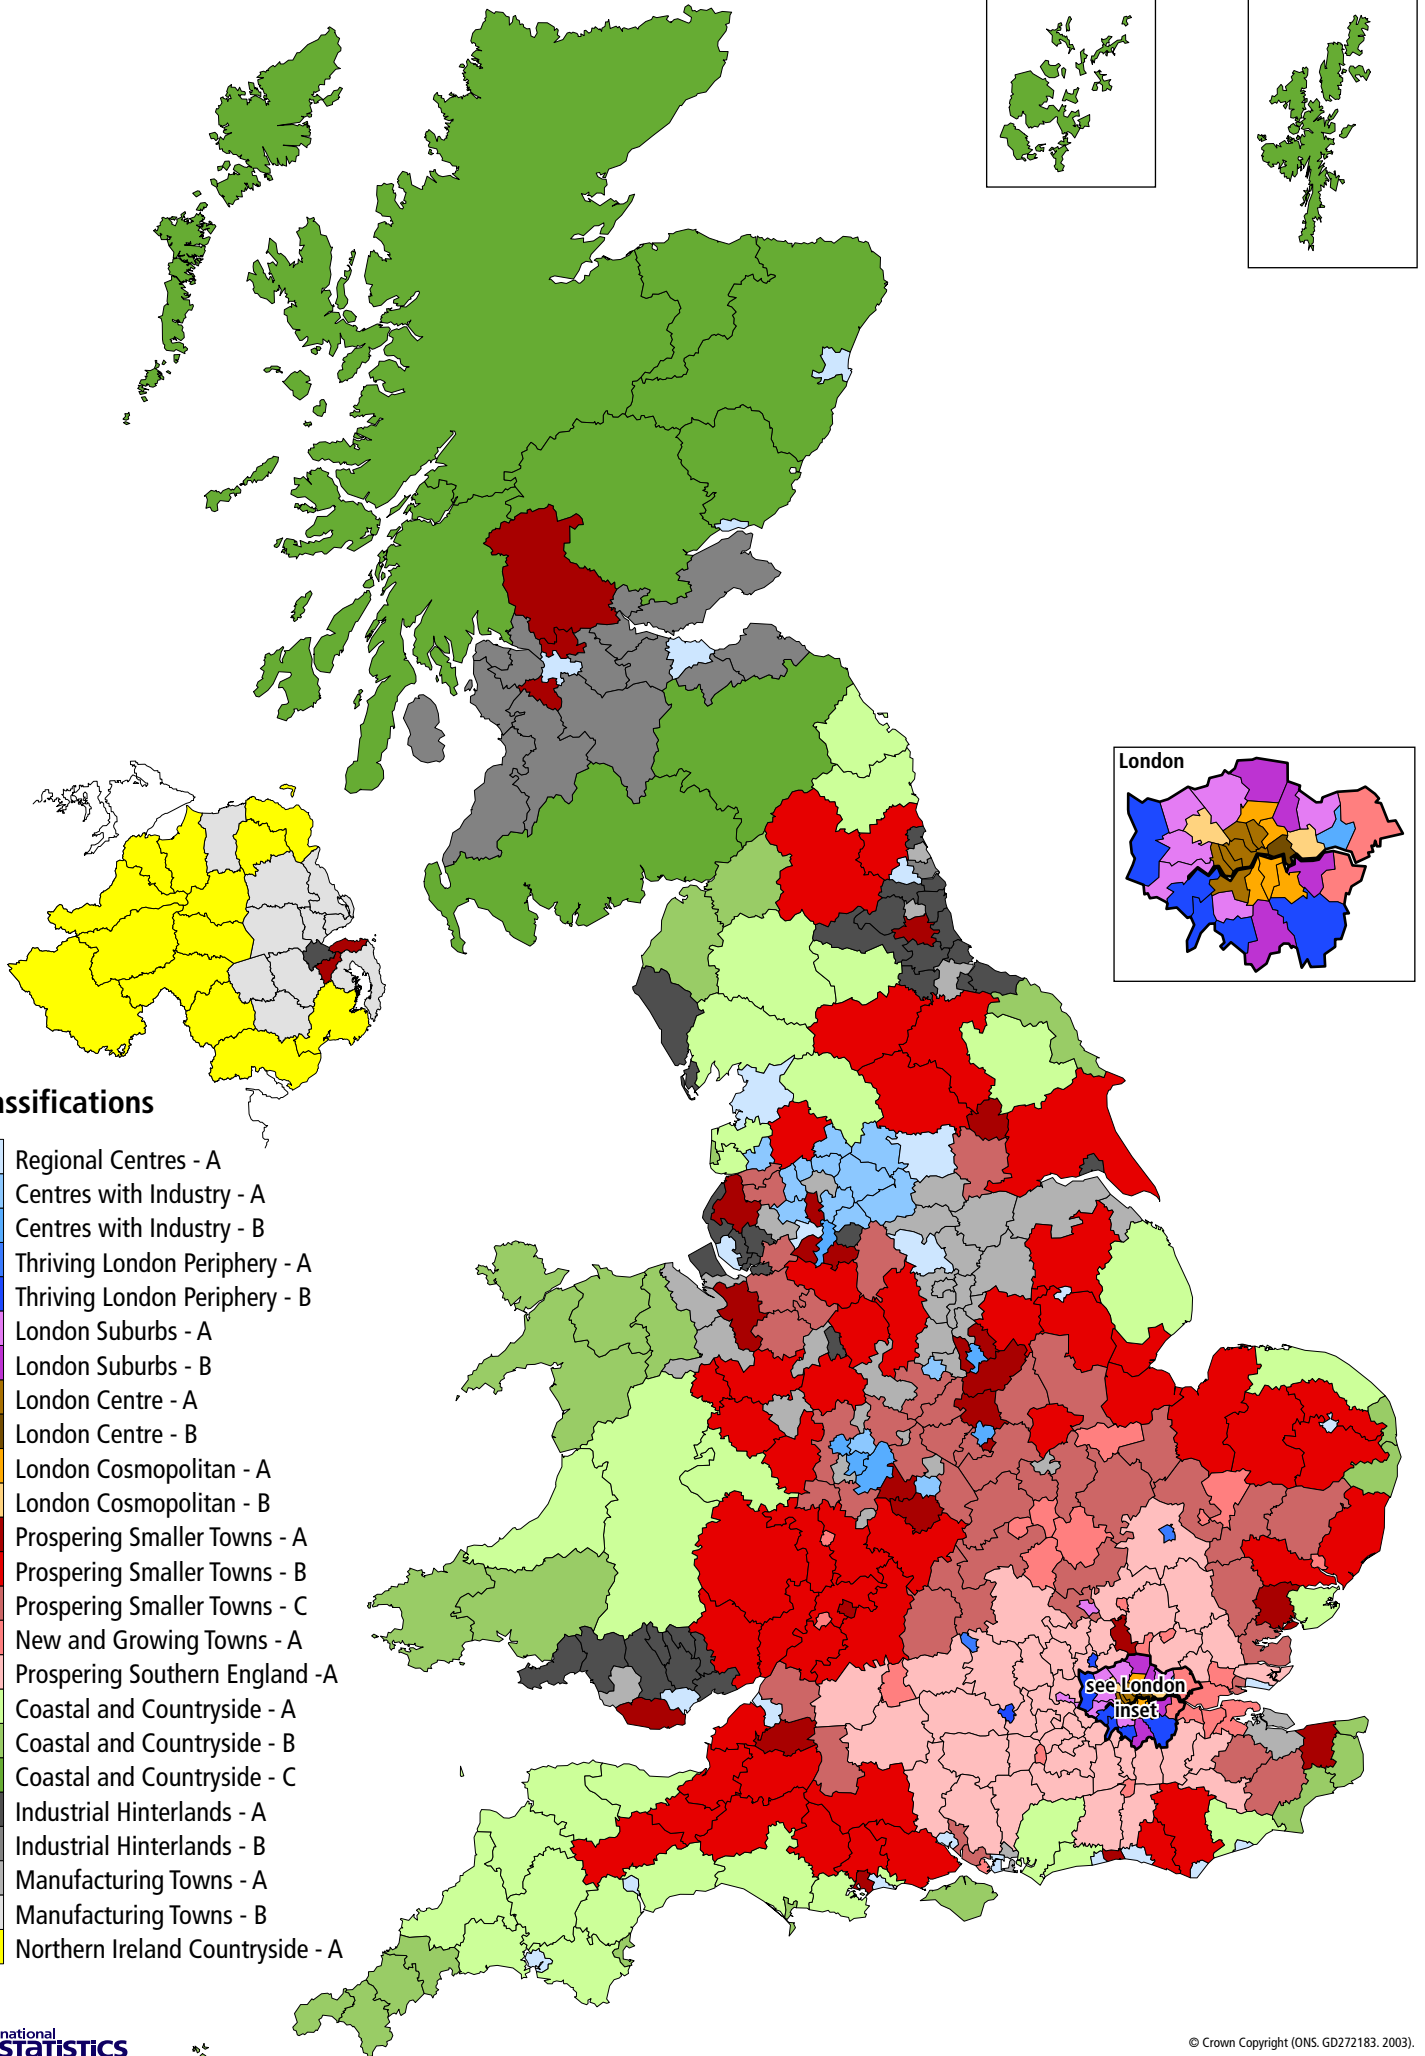

NS 2001 Area Classification for Local Authorities: Subgroup

Classifications

- Regional Centres - A
- Centres with Industry - A
- Centres with Industry - B
- Thriving London Periphery - A
- Thriving London Periphery - B
- London Suburbs - A
- London Suburbs - B
- London Centre - A
- London Centre - B
- London Cosmopolitan - A
- London Cosmopolitan - B
- Prospering Smaller Towns - A
- Prospering Smaller Towns - B
- Prospering Smaller Towns - C
- New and Growing Towns - A
- Prospering Southern England - A
- Coastal and Countryside - A
- Coastal and Countryside - B
- Coastal and Countryside - C
- Industrial Hinterlands - A
- Industrial Hinterlands - B
- Manufacturing Towns - A
- Manufacturing Towns - B
- Northern Ireland Countryside - A

see London inset