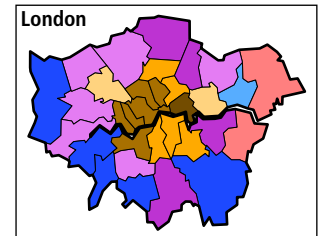

NS 2001 Area Classification for Local Authorities: Subgroup

Classifications

- Regional Centres - A
- Centres with Industry - A
- Centres with Industry - B
- Thriving London Periphery - A
- Thriving London Periphery - B
- London Suburbs - A
- London Suburbs - B
- London Centre - A
- London Centre - B
- London Cosmopolitan - A
- London Cosmopolitan - B
- Prospering Smaller Towns - A
- Prospering Smaller Towns - B
- Prospering Smaller Towns - C
- New and Growing Towns - A
- Prospering Southern England - A
- Coastal and Countryside - A
- Coastal and Countryside - B
- Coastal and Countryside - C
- Industrial Hinterlands - A
- Industrial Hinterlands - B
- Manufacturing Towns - A
- Manufacturing Towns - B
- Northern Ireland Countryside - A

see London inset