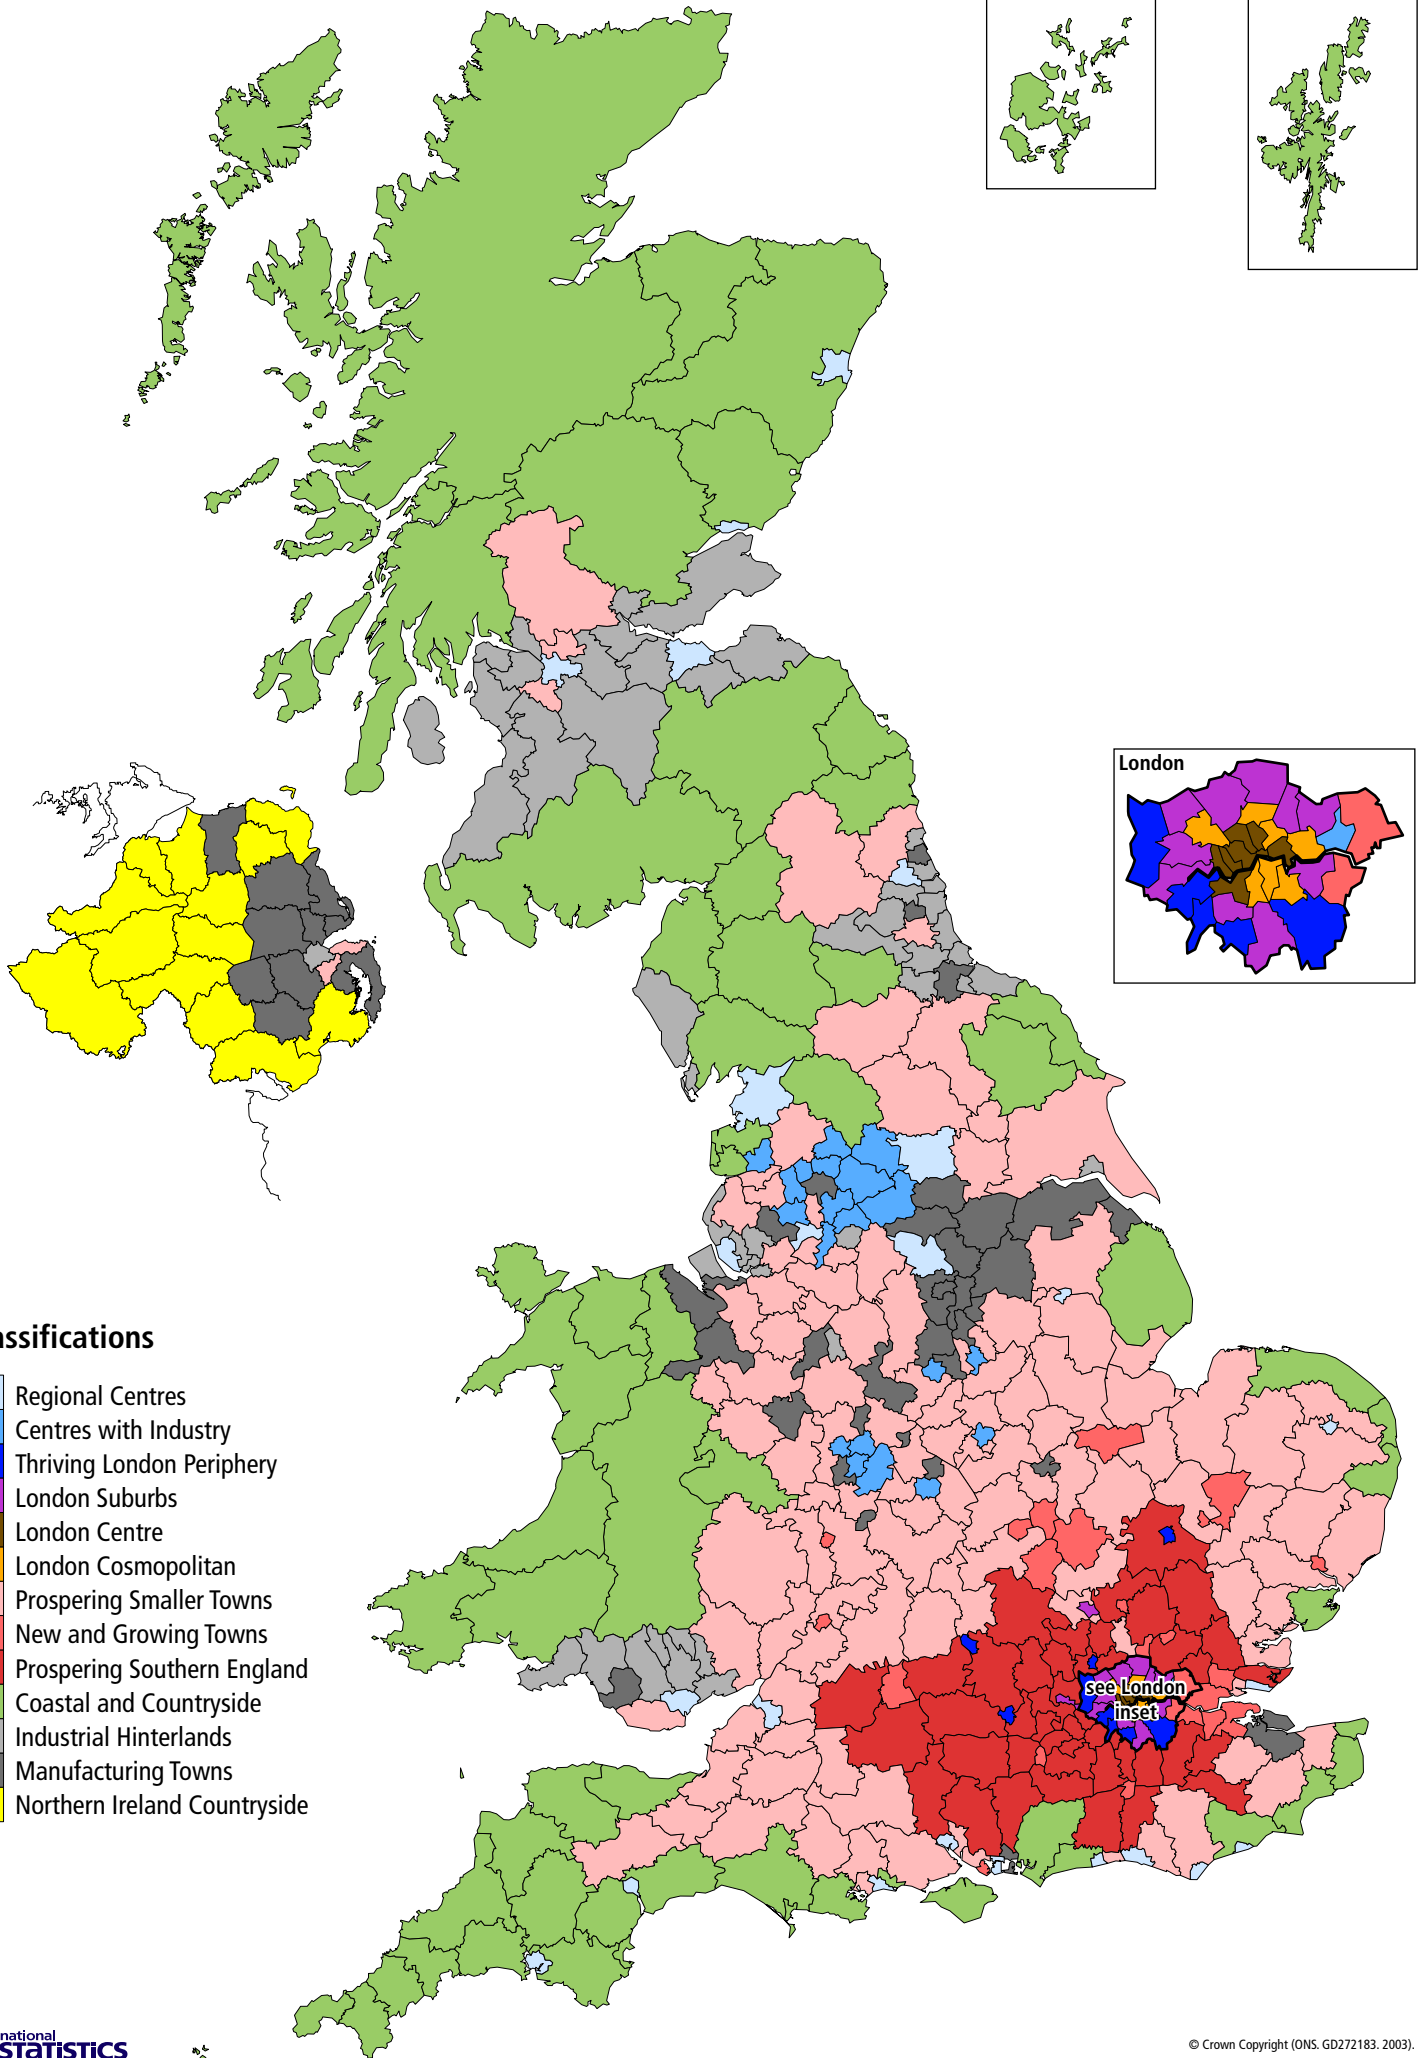

# NS 2001 Area Classification for Local Authorities: Group

## Classifications

- Regional Centres
- Centres with Industry
- Thriving London Periphery
- London Suburbs
- London Centre
- London Cosmopolitan
- Prospering Smaller Towns
- New and Growing Towns
- Prospering Southern England
- Coastal and Countryside
- Industrial Hinterlands
- Manufacturing Towns
- Northern Ireland Countryside