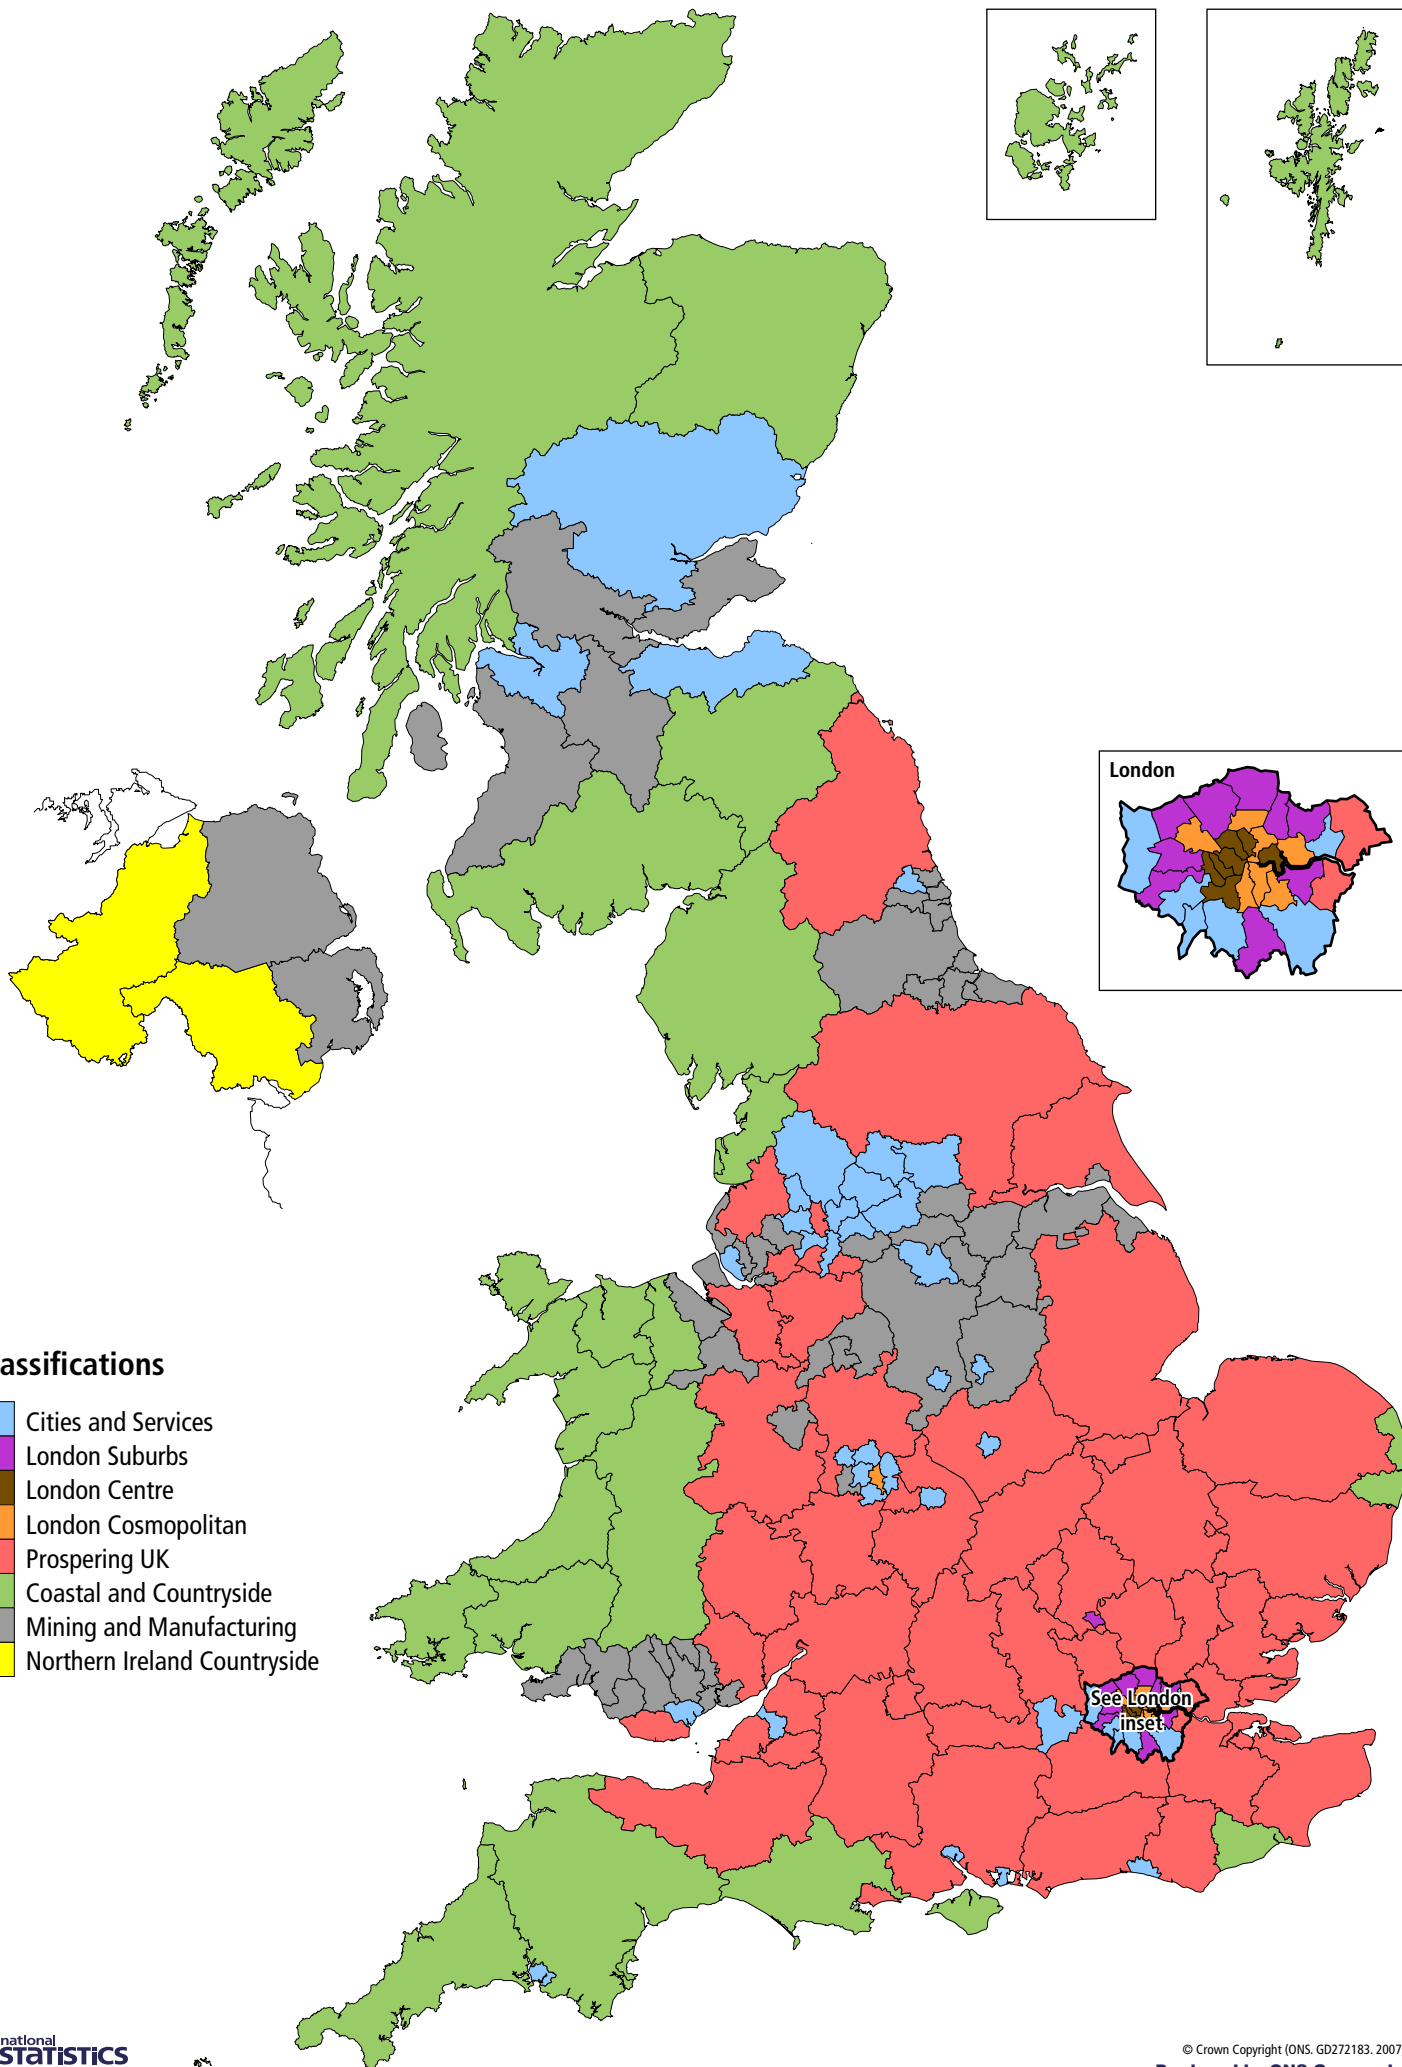

# NS 2001 Area Classification for Health Areas: Supergroup

## Classifications

-  Cities and Services
-  London Suburbs
-  London Centre
-  London Cosmopolitan
-  Prospering UK
-  Coastal and Countryside
-  Mining and Manufacturing
-  Northern Ireland Countryside